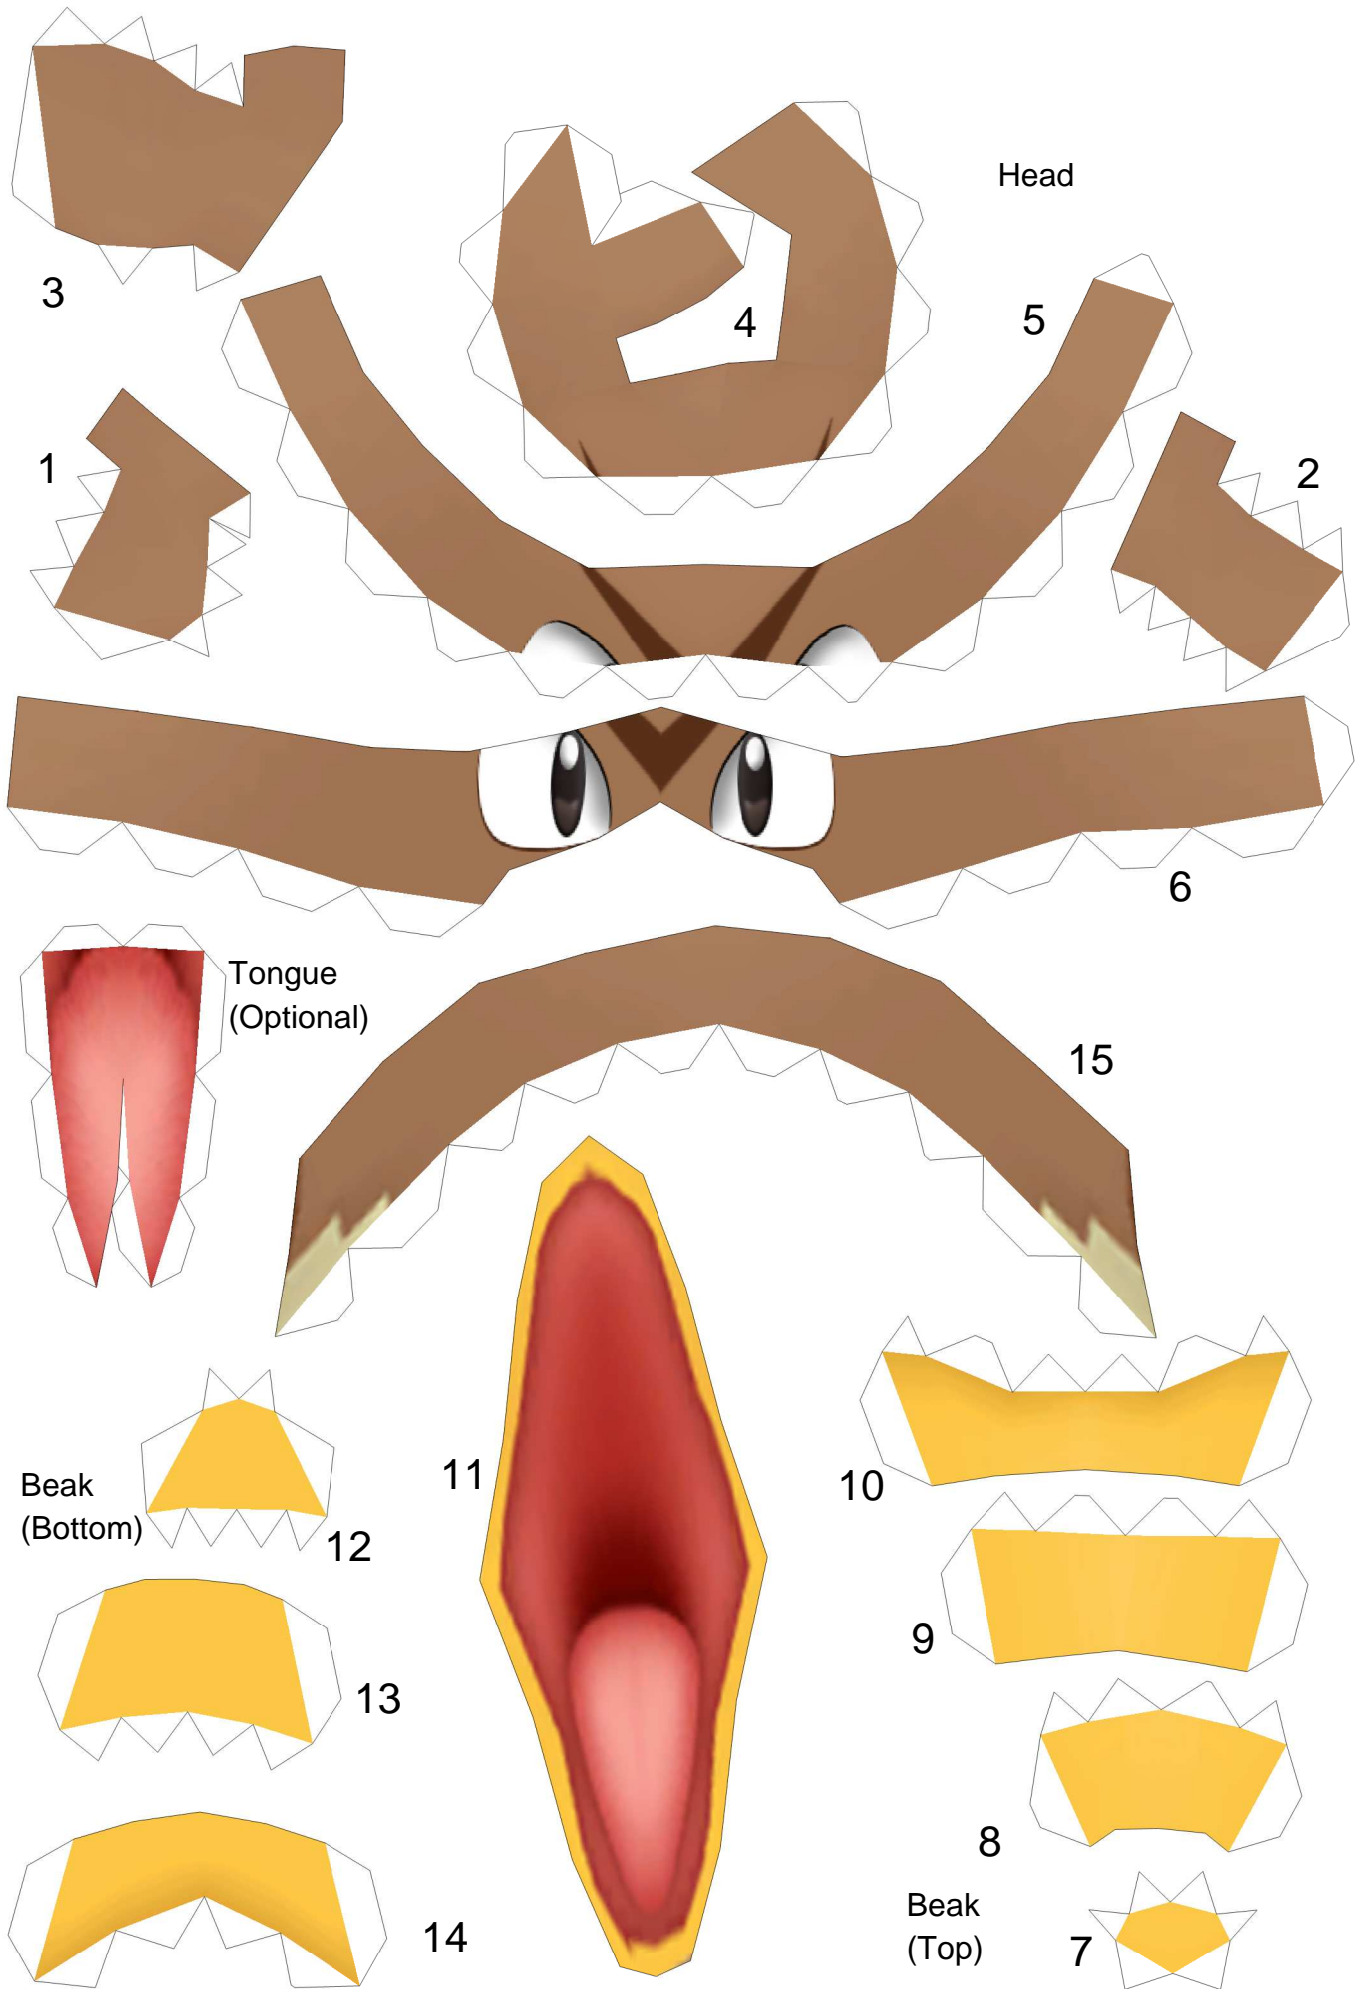

# Farfetch'd

by Brandon

Build by Skeleman

**Paper Pokés**  
*www.pokemonpapercraft.net*

Right Wing

Left Foot

39

38

37

36

40

44

48

45

46

Right Foot

47

5/5 (row2 col2)

49

50

51