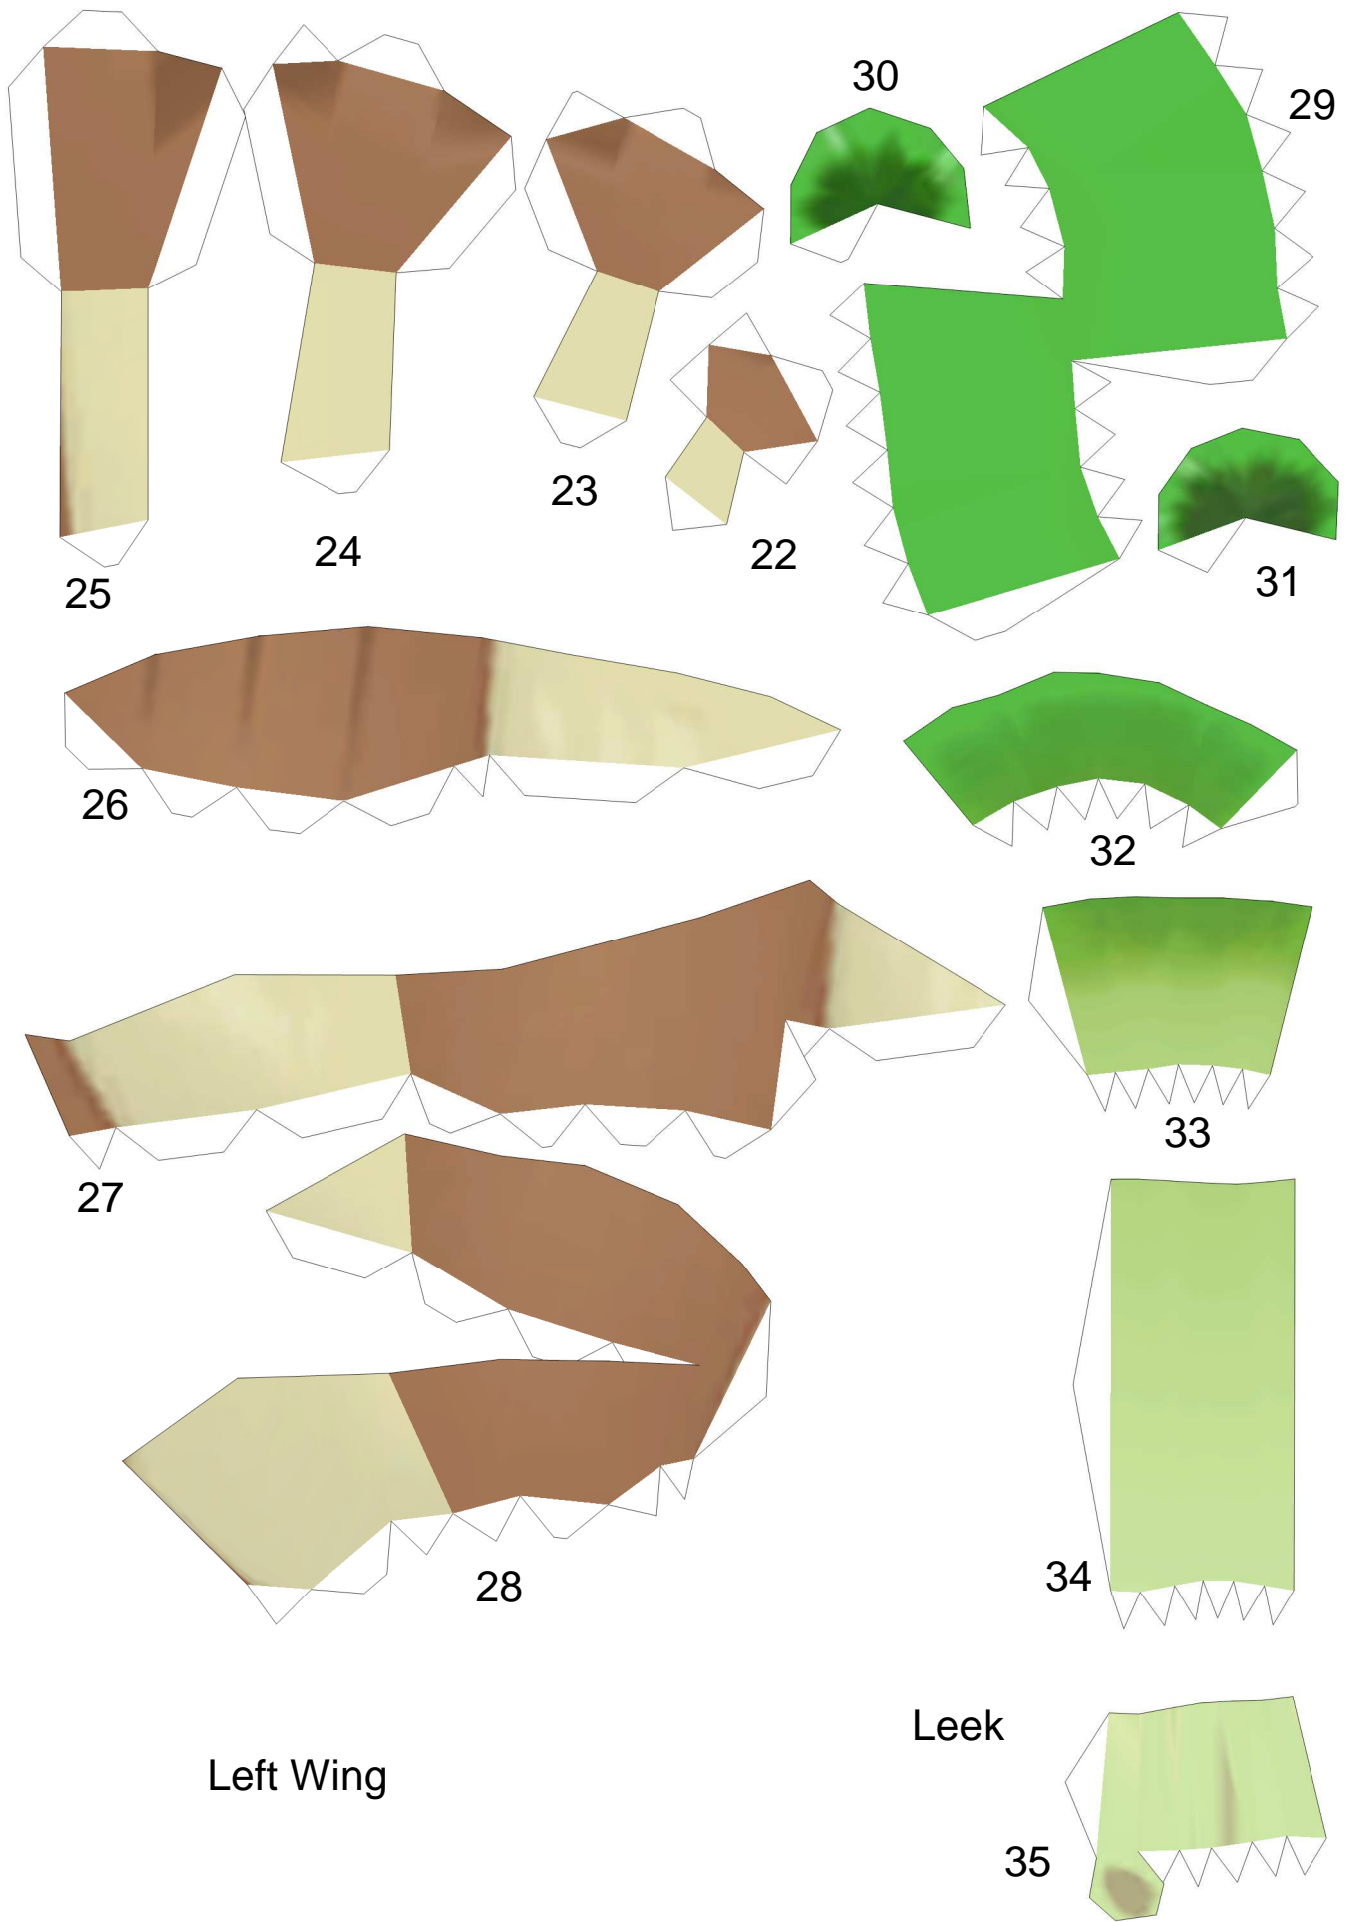

# Farfetch'd

by Brandon

Build by Skeleman

**Paper Pokés**  
*www.pokemonpapercraft.net*

Right Wing

Left Foot

39

38

37

36

40

44

48

45

46

Right Foot

47

5/5 (row2 col2)

49

50

51